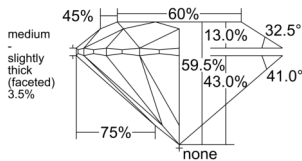

GIA®

FACSIMILE

GIA REPORT 6522445982

Verify this report at GIA.edu

GIA NATURAL DIAMOND DOSSIER®

June 10, 2025
GIA Report Number 6522445982
Shape and Cutting Style ..... Round Brilliant
Measurements ..... 4.63 - 4.64 x 2.76 mm

GRADING RESULTS

Carat Weight ..... 0.36 carat
Color Grade ..... H
Clarity Grade VVS1
Cut Grade ..... Excellent

ADDITIONAL GRADING INFORMATION

Polish ..... Excellent
Symmetry ..... Excellent
Fluorescence ..... Faint
Clarity Characteristics ..... Pinpoint, Feather
Inscription(s): GIA 6522445982

PROPORTIONS

Profile to actual proportions