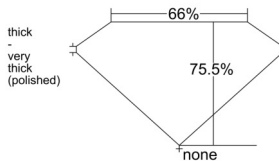

GIA®

FACSIMILE

GIA REPORT 6522435835

Verify this report at GIA.edu

GIA NATURAL DIAMOND DOSSIER®

June 10, 2025
GIA Report Number 6522435835
Shape and Cutting Style ..... Square Modified Brilliant
Measurements ..... 4.51 x 4.47 x 3.37 mm

GRADING RESULTS

Carat Weight ..... 0.60 carat
Color Grade ..... K
Clarity Grade VVS1

ADDITIONAL GRADING INFORMATION

Polish ..... Excellent
Symmetry ..... Very Good
Fluorescence ..... None
Clarity Characteristics ..... Feather
Inscription(s): GIA 6522435835

PROPORTIONS

Profile not to actual proportions

GRADING SCALES

GIA COLOR SCALE		GIA CLARITY SCALE			
COLORLESS	D	VERY VERY SLIGHTLY INCLUDED	FLAWLESS		
	E		INTERNALLY FLAWLESS		
	F	VERY SLIGHTLY INCLUDED	VVS₁		
	G		VVS₂		
	H		VS₁		
	NEAR COLORLESS	I	SLIGHTLY INCLUDED	VS₂	
		J		SI₁	
		FAINT	K	INCLUDED	SI₂
			L		I₁
			M		I₂
VERT LIGHT	N	LIGHT	I₃		
	O				
	P				
	Q				
	R