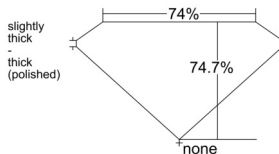

GIA®

FACSIMILE

GIA REPORT 6522435532

Verify this report at GIA.edu

GIA NATURAL DIAMOND DOSSIER®

June 09, 2025
GIA Report Number 6522435532
Shape and Cutting Style ..... **Square Modified Brilliant**
Measurements ..... 4.55 x 4.53 x 3.38 mm

GRADING RESULTS

Carat Weight ..... 0.60 carat
Color Grade ..... J
Clarity Grade VVS2

ADDITIONAL GRADING INFORMATION

Polish ..... Excellent
Symmetry ..... Very Good
Fluorescence ..... None
Clarity Characteristics..... Needle, Pinpoint
Inscription(s): GIA 6522435532

PROPORTIONS

Profile not to actual proportions

GRADING SCALES

GIA COLOR SCALE		GIA CLARITY SCALE			
COLORLESS	D	VERY VERY SLIGHTLY INCLUDED	FLAWLESS		
	E		INTERNALLY FLAWLESS		
	F	VERY SLIGHTLY INCLUDED	VVS₁		
	G		VVS₂		
	H		VS₁		
	NEAR COLORLESS	I	SLIGHTLY INCLUDED	VS₂	
		J		SI₁	
		FAINT	K	INCLUDED	SI₂
			L		I₁
			M		I₂
VERY LIGHT	N	LIGHT	I₃		
	O				
	P				
	Q				
	R