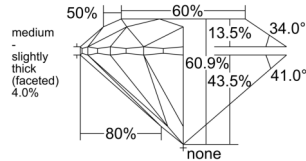

GIA®

FACSIMILE

GIA REPORT 6522434219

Verify this report at GIA.edu

GIA NATURAL DIAMOND DOSSIER®

June 12, 2025
GIA Report Number 6522434219
Shape and Cutting Style ..... Round Brilliant
Measurements ..... 5.25 - 5.28 x 3.21 mm

GRADING RESULTS

Carat Weight ..... 0.55 carat
Color Grade ..... K
Clarity Grade VVS2
Cut Grade ..... Excellent

ADDITIONAL GRADING INFORMATION

Polish ..... Very Good
Symmetry ..... Excellent
Fluorescence ..... None
Clarity Characteristics ..... Pinpoint, Feather
Inscription(s): GIA 6522434219

PROPORTIONS

Profile to actual proportions

GRADING SCALES

GIA COLOR SCALE	GIA CLARITY SCALE	GIA CUT SCALE	
D	FLAWLESS	EXCELLENT	
E	INTERNALLY FLAWLESS		
F		VVS₁	VERY GOOD
G	VVS₂		
H	VS₁	GOOD	
I	VS₂		
J	SI₁	FAIR	
K	SI₂		
L	I₁	POOR	
M	I₂		
N	I₃		
O			
P			
Q			
R			
S			
T			
U			
V			
W			
X			
Y			
Z