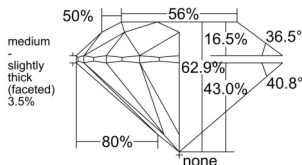

GIA®

FACSIMILE

GIA REPORT 6522432790

Verify this report at GIA.edu

GIA NATURAL DIAMOND DOSSIER®

June 09, 2025
GIA Report Number 6522432790
Shape and Cutting Style ..... Round Brilliant
Measurements ..... 5.33 - 5.37 x 3.37 mm

GRADING RESULTS

Carat Weight ..... 0.60 carat
Color Grade ..... H
Clarity Grade S11
Cut Grade ..... Excellent

ADDITIONAL GRADING INFORMATION

Polish ..... Excellent
Symmetry ..... Excellent
Fluorescence ..... None
Clarity Characteristics ..... Crystal, Cloud
Inscription(s): GIA 6522432790

PROPORTIONS

Profile to actual proportions