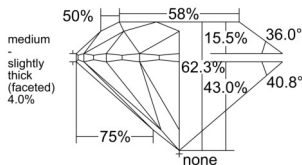

GIA®

FACSIMILE

GIA REPORT 6522421230

Verify this report at GIA.edu

GIA NATURAL DIAMOND DOSSIER®

June 09, 2025
GIA Report Number 6522421230
Shape and Cutting Style ..... Round Brilliant
Measurements ..... 6.00 - 6.05 x 3.75 mm

GRADING RESULTS

Carat Weight ..... 0.85 carat
Color Grade ..... K
Clarity Grade S11
Cut Grade ..... Excellent

ADDITIONAL GRADING INFORMATION

Polish ..... Excellent
Symmetry ..... Excellent
Fluorescence ..... Faint
Clarity Characteristics..... Crystal, Cloud, Feather
Inscription(s): GIA 6522421230

PROPORTIONS

Profile to actual proportions

GRADING SCALES

GIA COLOR SCALE	GIA CLARITY SCALE	GIA CUT SCALE	
D	FLAWLESS	EXCELLENT	
E	INTERNALLY FLAWLESS		
F		VVS₁	VERY GOOD
G	VVS₂		
H	VS₁	GOOD	
I	VS₂		
J	S1₁	FAIR	
K	S1₂		
L	I₁	POOR	
M	I₂		
N	I₃		
O			
P			
Q			
R			
S			
T			
U			
V			
W			
X			
Y			
Z