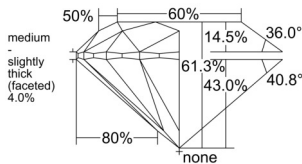

GIA®

FACSIMILE

GIA REPORT 6522414959

Verify this report at GIA.edu

GIA NATURAL DIAMOND DOSSIER®

June 12, 2025
GIA Report Number 6522414959
Shape and Cutting Style ..... Round Brilliant
Measurements ..... 4.59 - 4.61 x 2.82 mm

GRADING RESULTS

Carat Weight ..... 0.37 carat
Color Grade ..... E
Clarity Grade VS1
Cut Grade ..... Excellent

ADDITIONAL GRADING INFORMATION

Polish ..... Excellent
Symmetry ..... Excellent
Fluorescence ..... None
Clarity Characteristics ..... Crystal, Feather
Inscription(s): GIA 6522414959

PROPORTIONS

Profile to actual proportions

GRADING SCALES

GIA COLOR SCALE

COLOURESS	D
	E
	F
	G
	H
	I
	J
NEAR COLOURESS	K
	L
FAIN	M
	N
	O
	P
	Q
	R
	S
	T
	U
	V
	W
	X
	Y
LIGHT	Z

GIA CLARITY SCALE

FLAWLESS	INTERNAL FLAWLESS	
		FLAWLESS
VERY VERY SLIGHTLY INCLUDED	VVS₁	
	VVS₂	
VERY SLIGHTLY INCLUDED	VS₁	
	VS₂	
SLIGHTLY INCLUDED	SI₁	
	SI₂	
INCLUDED	I₁	
	I₂	
	I₃	

GIA CUT SCALE

EXCELLENT
VERY GOOD
GOOD
FAIR
POOR