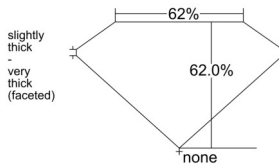

GIA®

FACSIMILE

GIA REPORT 6522404674

Verify this report at GIA.edu

GIA NATURAL DIAMOND DOSSIER®

June 09, 2025
GIA Report Number 6522404674
Shape and Cutting Style ..... Heart Brilliant
Measurements ..... 5.41 x 6.33 x 3.93 mm

GRADING RESULTS

Carat Weight ..... 0.80 carat
Color Grade ..... J
Clarity Grade VVS2

ADDITIONAL GRADING INFORMATION

Polish ..... Very Good
Symmetry ..... Very Good
Fluorescence ..... None
Clarity Characteristics ..... Cloud
Inscription(s): GIA 6522404674

PROPORTIONS

Profile not to actual proportions

GRADING SCALES

GIA COLOR SCALE		GIA CLARITY SCALE			
COLORLESS	D	VERY VERY SLIGHTLY INCLUDED	FLAWLESS		
	E		INTERNALLY FLAWLESS		
	F	VERY SLIGHTLY INCLUDED	VVS₁		
	G		VVS₂		
	H		VS₁		
	NEAR COLORLESS	I	SLIGHTLY INCLUDED	VS₂	
		J		SI₁	
		FAINT	K	INCLUDED	SI₂
			L		I₁
			M		I₂
VERY LIGHT			N	INCLUDED	I₃
			O		
			P		
	Q				
LIGHT	R				
	S				
	T				
	U				
	V				
	Z