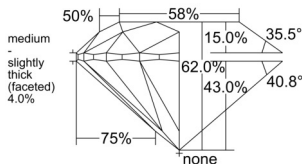

GIA®

FACSIMILE

GIA REPORT 6522391583

Verify this report at GIA.edu

GIA NATURAL DIAMOND DOSSIER®

June 05, 2025
GIA Report Number 6522391583
Shape and Cutting Style ..... Round Brilliant
Measurements ..... 4.61 - 4.64 x 2.86 mm

GRADING RESULTS

Carat Weight ..... 0.38 carat
Color Grade ..... H
Clarity Grade VS1
Cut Grade ..... Excellent

ADDITIONAL GRADING INFORMATION

Polish ..... Excellent
Symmetry ..... Excellent
Fluorescence ..... None
Clarity Characteristics ..... Feather, Cloud, Pinpoint
Inspection(s): GIA 6522391583

PROPORTIONS

Profile to actual proportions