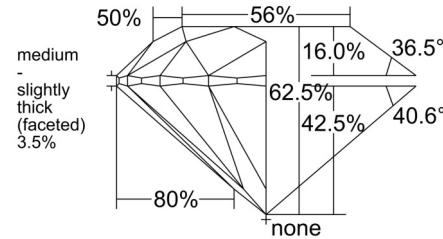

GIA NATURAL DIAMOND GRADING REPORT

June 09, 2025

GIA Report Number 6522372247

Shape and Cutting Style Round Brilliant

Measurements 6.39 - 6.43 x 4.01 mm

GRADING RESULTS

Carat Weight 1.02 carat

Color Grade F

PROPORTIONS

Profile to actual proportions

CLARITY CHARACTERISTICS

KEY TO SYMBOLS*

- Crystal
- ☉ Cloud
- ~ Feather
- Pinpoint

* Red symbols denote internal characteristics (inclusions). Green or black symbols denote external characteristics (blemishes). Diagram is an approximate representation of the diamond, and symbols shown indicate type, position, and approximate size of clarity characteristics. All clarity characteristics may not be shown. Details of finish are not shown.