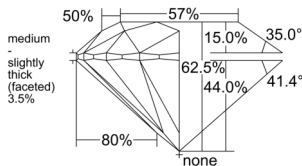

GIA®

FACSIMILE

GIA NATURAL DIAMOND DOSSIER®

June 10, 2025
GIA Report Number 6522371964
Shape and Cutting Style ..... Round Brilliant
Measurements ..... 5.94 - 5.95 x 3.71 mm

GRADING RESULTS

Carat Weight ..... 0.80 carat
Color Grade ..... E
Clarity Grade S11
Cut Grade ..... Excellent

ADDITIONAL GRADING INFORMATION

Polish ..... Excellent
Symmetry ..... Excellent
Fluorescence ..... None
Clarity Characteristics ..... Cloud, Crystal, Feather
Inscription(s): GIA 6522371964

GIA REPORT 6522371964

Verify this report at GIA.edu

PROPORTIONS

GRADING SCALES

GIA COLOR SCALE	GIA CLARITY SCALE	GIA CUT SCALE	
D	FLAWLESS	EXCELLENT	
E	INTERNALLY FLAWLESS		
F		VVS₁	VERY GOOD
G	VVS₂		
H	VS₁	GOOD	
I	VS₂		
J	S1₁	FAIR	
K	S1₂		
L	I₁	POOR	
M	I₂		
N	I₃		
O			
P			
Q			
R			
S			
T			
U			
V			
W			
X			
Y			
Z