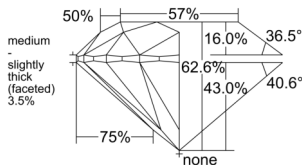

GIA®

FACSIMILE

GIA REPORT 6522295951

Verify this report at GIA.edu

GIA NATURAL DIAMOND DOSSIER®

May 28, 2025
GIA Report Number 6522295951
Shape and Cutting Style ..... Round Brilliant
Measurements ..... 5.31 - 5.38 x 3.35 mm

GRADING RESULTS

Carat Weight ..... 0.60 carat
Color Grade ..... D
Clarity Grade VS1
Cut Grade ..... Excellent

ADDITIONAL GRADING INFORMATION

Polish ..... Excellent
Symmetry ..... Very Good
Fluorescence ..... Medium Blue
Clarity Characteristics..... Crystal, Pinpoint
Inscription(s): GIA 6522295951

PROPORTIONS

Profile to actual proportions

GRADING SCALES

GIA COLOR SCALE	GIA CLARITY SCALE	GIA CUT SCALE
COLOURLESS	FLAWLESS	EXCELLENT
D	INTERNALLY FLAWLESS	
E	VVS₁	VERY GOOD
F		
G	VS₁	GOOD
H		
I	SI₁	FAIR
J		
K	I₁	POOR
L		
M	I₂	
N		
O	I₃	
P		
Q		
R		
S		
T		
U		
V		
W		
X		
Y		
Z