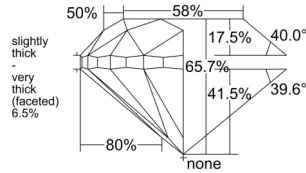

GIA®

FACSIMILE

GIA REPORT 6522295924

Verify this report at GIA.edu

GIA NATURAL DIAMOND DOSSIER®

May 27, 2025
GIA Report Number 6522295924
Shape and Cutting Style ..... Round Brilliant
Measurements ..... 4.84 - 4.86 x 3.18 mm

GRADING RESULTS

Carat Weight ..... 0.50 carat
Color Grade ..... F
Clarity Grade VVS2
Cut Grade ..... Good

ADDITIONAL GRADING INFORMATION

Polish ..... Excellent
Symmetry ..... Excellent
Fluorescence ..... Faint
Clarity Characteristics ..... Needle, Pinpoint
Inscription(s): GIA 6522295924

PROPORTIONS

GRADING SCALES

GIA COLOR SCALE	GIA CLARITY SCALE	GIA CUT SCALE
D	FLAWLESS	EXCELLENT
E	INTERNALLY FLAWLESS	
F	VVS₁	VERY GOOD
G		
H	VVS₂	GOOD
I	VS₁	
J	VS₂	FAIR
K	SI₁	
L	SI₂	POOR
M	I₁	
N	I₂	
O	I₃	
P		
Q		
R		
S		
T		
U		
V		
W		
X		
Y		
Z