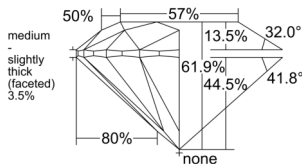

GIA®

FACSIMILE

GIA REPORT 6522285645

Verify this report at GIA.edu

GIA NATURAL DIAMOND DOSSIER®

May 27, 2025
GIA Report Number 6522285645
Shape and Cutting Style ..... Round Brilliant
Measurements ..... 5.23 - 5.25 x 3.24 mm

GRADING RESULTS

Carat Weight ..... 0.54 carat
Color Grade ..... F
Clarity Grade S11
Cut Grade ..... Excellent

ADDITIONAL GRADING INFORMATION

Polish ..... Excellent
Symmetry ..... Excellent
Fluorescence ..... Faint
Clarity Characteristics ..... Crystal, Feather
Inscription(s): GIA 6522285645

PROPORTIONS

Profile to actual proportions