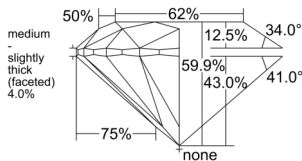

GIA®

FACSIMILE

GIA REPORT 6522279474

Verify this report at GIA.edu

GIA NATURAL DIAMOND DOSSIER®

June 03, 2025
GIA Report Number 6522279474
Shape and Cutting Style ..... Round Brilliant
Measurements ..... 4.89 - 4.92 x 2.94 mm

GRADING RESULTS

Carat Weight ..... 0.44 carat
Color Grade ..... H
Clarity Grade SI2
Cut Grade ..... Excellent

ADDITIONAL GRADING INFORMATION

Polish ..... Excellent
Symmetry ..... Excellent
Fluorescence ..... None
Clarity Characteristics ..... Crystal
Inscription(s): GIA 6522279474

PROPORTIONS

Profile to actual proportions

GRADING SCALES

GIA COLOR SCALE	GIA CLARITY SCALE	GIA CUT SCALE
COLOURESS	FLAWLESS	EXCELLENT
D	INTERNALLY FLAWLESS	
E	VVS₁	VERY GOOD
F		
G	VS₁	GOOD
H		
I	SI₁	FAIR
J		
K	I₁	POOR
L		
M	I₂	
N		
O	I₃	
P		
Q		
R		
S		
T		
U		
V		
W		
X		
Y		
Z