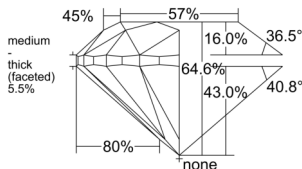

GIA®

FACSIMILE

GIA REPORT 6522142637

Verify this report at GIA.edu

GIA NATURAL DIAMOND DOSSIER®

May 14, 2025
GIA Report Number 6522142637
Shape and Cutting Style ..... Round Brilliant
Measurements ..... 4.79 - 4.83 x 3.11 mm

GRADING RESULTS

Carat Weight ..... 0.46 carat
Color Grade ..... H
Clarity Grade S11
Cut Grade ..... Very Good

ADDITIONAL GRADING INFORMATION

Polish ..... Excellent
Symmetry ..... Very Good
Fluorescence ..... None
Clarity Characteristics..... Crystal, Cloud, Feather
Inscription(s): GIA 6522142637

PROPORTIONS

GRADING SCALES

GIA COLOR SCALE	GIA CLARITY SCALE	GIA CUT SCALE	
D	FLAWLESS	EXCELLENT	
E	INTERNALLY FLAWLESS		
F		VVS₁	VERY GOOD
G	VVS₂		
H	VS₁	GOOD	
I	VS₂		
J	S1₁	FAIR	
K	S1₂		
L	I₁	POOR	
M	I₂		
N	I₃		
O			
P			
Q			
R			
S			
T			
U			
V			
W			
X			
Y			
Z