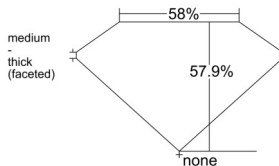

GIA®

FACSIMILE

GIA REPORT 6522108708

Verify this report at GIA.edu

GIA NATURAL DIAMOND DOSSIER®

May 09, 2025
GIA Report Number 6522108708
Shape and Cutting Style ..... Heart Brilliant
Measurements ..... 4.95 x 5.67 x 3.28 mm

GRADING RESULTS

Carat Weight ..... 0.50 carat
Color Grade ..... E
Clarity Grade VS2

ADDITIONAL GRADING INFORMATION

Polish ..... Excellent
Symmetry ..... Excellent
Fluorescence ..... None
Clarity Characteristics ..... Crystal
Inscription(s): GIA 6522108708

PROPORTIONS

Profile not to actual proportions

GRADING SCALES

GIA COLOR SCALE		GIA CLARITY SCALE			
COLORLESS	D	VERY VERY SLIGHTLY INCLUDED	FLAWLESS		
	E		INTERNALLY FLAWLESS		
	F		VVS₁		
	G		VVS₂		
	NEAR COLORLESS	H	VERY SLIGHTLY INCLUDED	VS₁	
		I		VS₂	
		FAINT	J	SLIGHTLY INCLUDED	SI₁
			K		SI₂
	L		I₁		
	VERT LIGHT		M	INCLUDED	I₂
N			I₃		
O					
P					
LIGHT	Q				
	R				
	S				
	T				
	U				
	Z