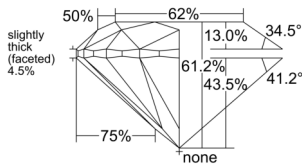

GIA®

FACSIMILE

GIA REPORT 6522098410

Verify this report at GIA.edu

GIA NATURAL DIAMOND DOSSIER®

May 09, 2025
GIA Report Number 6522098410
Shape and Cutting Style ..... Round Brilliant
Measurements ..... 5.18 - 5.22 x 3.18 mm

GRADING RESULTS

Carat Weight ..... 0.54 carat
Color Grade I
Clarity Grade S11
Cut Grade ..... Excellent

ADDITIONAL GRADING INFORMATION

Polish ..... Excellent
Symmetry ..... Excellent
Fluorescence ..... None
Clarity Characteristics ..... Crystal, Feather
Inscription(s): GIA 6522098410

PROPORTIONS

Profile to actual proportions