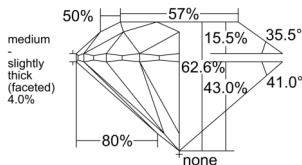

GIA®

FACSIMILE

GIA REPORT 6522094004

Verify this report at GIA.edu

GIA NATURAL DIAMOND DOSSIER®

May 07, 2025
GIA Report Number 6522094004
Shape and Cutting Style ..... Round Brilliant
Measurements ..... 5.47 - 5.52 x 3.44 mm

GRADING RESULTS

Carat Weight ..... 0.64 carat
Color Grade ..... E
Clarity Grade VVS1
Cut Grade ..... Excellent

ADDITIONAL GRADING INFORMATION

Polish ..... Excellent
Symmetry ..... Excellent
Fluorescence ..... Strong Blue
Clarity Characteristics ..... Pinpoint, Feather
Inscription(s): GIA 6522094004

PROPORTIONS

GRADING SCALES

GIA COLOR SCALE

COLORLESS	D
	E
	F
	G
	H
	I
	J
NEAR COLORLESS	K
	L
FAIN	M
	N
	O
	P
VERY LIGHT	Q
	R
	S
	T
	U
	V
	W
	X
	Y
LIGHT	Z

GIA CLARITY SCALE

FLAWLESS	INTERNAL FLAWLESS	
		EXCELLENT
VERY VERY SLIGHTLY INCLUDED	VVS₁	
	VVS₂	
VERY SLIGHTLY INCLUDED	VS₁	
	VS₂	
SLIGHTLY INCLUDED	SI₁	
	SI₂	
INCLUDED	I₁	
	I₂	
	I₃	
POOR		

GIA CUT SCALE

EXCELLENT
VERY GOOD
GOOD
FAIR
POOR