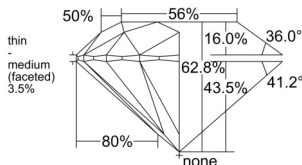

GIA®

FACSIMILE

GIA REPORT 6522088319

Verify this report at GIA.edu

GIA NATURAL DIAMOND DOSSIER®

May 09, 2025
GIA Report Number 6522088319
Shape and Cutting Style ..... Round Brilliant
Measurements ..... 5.29 - 5.32 x 3.33 mm

GRADING RESULTS

Carat Weight ..... 0.57 carat
Color Grade ..... J
Clarity Grade VS2
Cut Grade ..... Excellent

ADDITIONAL GRADING INFORMATION

Polish ..... Excellent
Symmetry ..... Excellent
Fluorescence ..... Faint
Clarity Characteristics ..... Crystal, Cloud
Inscription(s): GIA 6522088319

PROPORTIONS

GRADING SCALES

GIA COLOR SCALE

COLORLESS	D
	E
	F
	G
	H
	I
	J
NEAR COLORLESS	K
	L
FAIN	M
	N
	O
	P
VERY LIGHT	Q
	R
	S
	T
	U
	V
	W
	X
	Y
LIGHT	Z

GIA CLARITY SCALE

FLAWLESS	INTERNAL FLAWLESS	
		EXCELLENT
VERY VERY SLIGHTLY INCLUDED	VVS₁	
	VVS₂	
VERY SLIGHTLY INCLUDED	VS₁	
	VS₂	
SLIGHTLY INCLUDED	SI₁	
	SI₂	
INCLUDED	I₁	
	I₂	
	I₃	
POOR		

GIA CUT SCALE

EXCELLENT
VERY GOOD
GOOD
FAIR
POOR