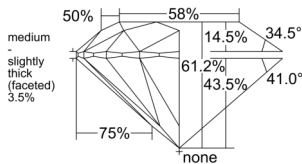

GIA®

FACSIMILE

GIA REPORT 6522069875

Verify this report at GIA.edu

GIA NATURAL DIAMOND DOSSIER®

May 07, 2025
GIA Report Number 6522069875
Shape and Cutting Style ..... Round Brilliant
Measurements ..... 4.86 - 4.89 x 2.99 mm

GRADING RESULTS

Carat Weight ..... 0.43 carat
Color Grade ..... D
Clarity Grade ..... Internally Flawless
Cut Grade ..... Excellent

ADDITIONAL GRADING INFORMATION

Polish ..... Excellent
Symmetry ..... Excellent
Fluorescence ..... Medium Blue
Clarity Characteristics ..... Minor Details of Polish
Inscription(s): GIA 6522069875

PROPORTIONS

Profile to actual proportions

GRADING SCALES

GIA COLOR SCALE	GIA CLARITY SCALE	GIA CUT SCALE	
D	FLAWLESS	EXCELLENT	
E	INTERNALLY FLAWLESS		
F		VVS₁	VERY GOOD
G	VVS₂		
H	VS₁	GOOD	
I	VS₂		
J	SI₁	FAIR	
K	SI₂		
L	I₁	POOR	
M	I₂		
N	I₃		
O			
P			
Q			
R			
S			
T			
U			
V			
W			
X			
Y			
Z