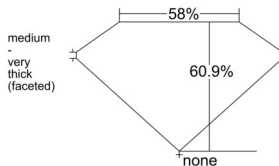

GIA®

FACSIMILE

GIA REPORT 6522052426

Verify this report at GIA.edu

GIA NATURAL DIAMOND DOSSIER®

May 03, 2025
GIA Report Number 6522052426
Shape and Cutting Style ..... Heart Brilliant
Measurements ..... 5.01 x 5.81 x 3.54 mm

GRADING RESULTS

Carat Weight ..... 0.62 carat
Color Grade I
Clarity Grade VS1

ADDITIONAL GRADING INFORMATION

Polish ..... Excellent
Symmetry ..... Very Good
Fluorescence ..... None
Clarity Characteristics ..... Cloud
Inscription(s): GIA 6522052426

PROPORTIONS

Profile not to actual proportions

GRADING SCALES

GIA COLOR SCALE		GIA CLARITY SCALE	
COLORLESS	D	VERY VERY SLIGHTLY INCLUDED	FLAWLESS
	E		INTERNALLY FLAWLESS
	F		VVS₁
	G		VVS₂
	H		VS₁
	I		VS₂
	J		SI₁
	K		SI₂
	L		I₁
	M		I₂
NEAR COLORLESS	N	SLIGHTLY INCLUDED	I₃
	O		
	P		
	Q		
FAINT	R		
	S		
	T		
	U		
VERY LIGHT	V		
	W		
	X		
	Y		
LIGHT	Z