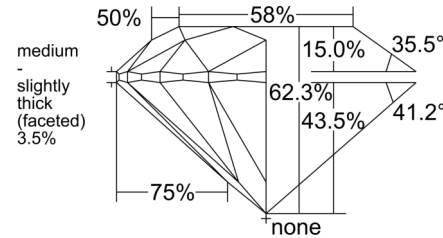

GIA NATURAL DIAMOND GRADING REPORT

May 06, 2025
GIA Report Number 6522052324
Shape and Cutting Style ..... Round Brilliant
Measurements ..... 6.19 - 6.24 x 3.87 mm

GRADING RESULTS

Carat Weight ..... 0.92 carat
Color Grade ..... J
Clarity Grade VS2
Cut Grade ..... Excellent

ADDITIONAL GRADING INFORMATION

Polish ..... Excellent
Symmetry ..... Excellent
Fluorescence ..... Faint

Inscription(s): GIA 6522052324

Comments: Clouds are not shown. Pinpoints are not shown.

PROPORTIONS