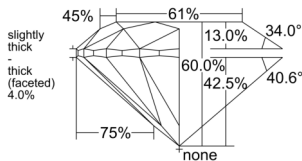

GIA®

FACSIMILE

GIA REPORT 6521852943

Verify this report at GIA.edu

GIA NATURAL DIAMOND DOSSIER®

July 18, 2025
GIA Report Number 6521852943
Shape and Cutting Style ..... Round Brilliant
Measurements ..... 4.95 - 4.99 x 2.98 mm

GRADING RESULTS

Carat Weight ..... 0.46 carat
Color Grade ..... H
Clarity Grade S11
Cut Grade ..... Very Good

ADDITIONAL GRADING INFORMATION

Polish ..... Excellent
Symmetry ..... Very Good
Fluorescence ..... None
Clarity Characteristics ..... Crystal, Cloud
Inscription(s): GIA 6521852943

PROPORTIONS

Profile to actual proportions

GRADING SCALES

GIA COLOR SCALE	GIA CLARITY SCALE	GIA CUT SCALE	
D	FLAWLESS	EXCELLENT	
E	INTERNALLY FLAWLESS		
F		VVS₁	VERY GOOD
G	VVS₂		
H	VS₁	GOOD	
I	VS₂		
J	S1₁	FAIR	
K	S1₂		
L	I₁	POOR	
M	I₂		
N	I₃		
O			
P			
Q			
R			
S			
T			
U			
V			
W			
X			
Y			
Z