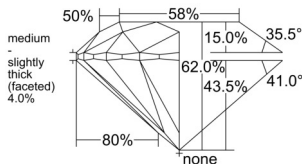

GIA®

FACSIMILE

GIA REPORT 6521846036

Verify this report at GIA.edu

GIA NATURAL DIAMOND DOSSIER®

July 19, 2025
GIA Report Number 6521846036
Shape and Cutting Style ..... Round Brilliant
Measurements ..... 4.34 - 4.35 x 2.70 mm

GRADING RESULTS

Carat Weight ..... 0.31 carat
Color Grade ..... E
Clarity Grade S11
Cut Grade ..... Excellent

ADDITIONAL GRADING INFORMATION

Polish ..... Excellent
Symmetry ..... Excellent
Fluorescence ..... None
Clarity Characteristics ..... Feather, Crystal
Inscription(s): GIA 6521846036

PROPORTIONS

GRADING SCALES

GIA COLOR SCALE

COLOREDNESS	D
	E
	F
	G
	H
	I
	J
NEAR COLORLESS	K
	L
FADING	M
	N
	O
	P
VERY LIGHT	Q
	R
	S
	T
	U
	V
	W
	X
	Y
LIGHT	Z

GIA CLARITY SCALE

FLAWLESS	INTERNAL FLAWLESS	
		EXCELLENT
VERY VERY SLIGHTLY INCLUDED	VVS₁	
	VVS₂	
VERY SLIGHTLY INCLUDED	VS₁	
	VS₂	
SLIGHTLY INCLUDED	S1₁	
	S1₂	
INCLUDED	I₁	
	I₂	
	I₃	
POOR		

GIA CUT SCALE

EXCELLENT
VERY GOOD
GOOD
FAIR
POOR