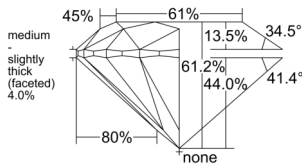

GIA®

FACSIMILE

GIA REPORT 6521842546

Verify this report at GIA.edu

GIA NATURAL DIAMOND DOSSIER®

July 31, 2025
GIA Report Number 6521842546
Shape and Cutting Style ..... Round Brilliant
Measurements ..... 5.11 - 5.12 x 3.13 mm

GRADING RESULTS

Carat Weight ..... 0.50 carat
Color Grade ..... F
Clarity Grade S11
Cut Grade ..... Excellent

ADDITIONAL GRADING INFORMATION

Polish ..... Excellent
Symmetry ..... Excellent
Fluorescence ..... Faint
Clarity Characteristics ..... Feather
Inscription(s): GIA 6521842546

PROPORTIONS

Profile to actual proportions

GRADING SCALES

GIA COLOR SCALE	GIA CLARITY SCALE	GIA CUT SCALE	
D	FLAWLESS	EXCELLENT	
E	INTERNALLY FLAWLESS		
F		VVS₁	VERY GOOD
G	VVS₂		
H	VS₁	GOOD	
I	VS₂		
J	S1₁	FAIR	
K	S1₂		
L	I₁	POOR	
M	I₂		
N	I₃		
O			
P			
Q			
R			
S			
T			
U			
V			
W			
X			
Y			
Z