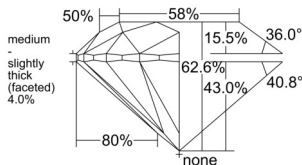

GIA®

FACSIMILE

GIA REPORT 6521840938

Verify this report at GIA.edu

GIA NATURAL DIAMOND DOSSIER®

July 17, 2025
GIA Report Number 6521840938
Shape and Cutting Style ..... Round Brilliant
Measurements ..... 5.88 - 5.93 x 3.70 mm

GRADING RESULTS

Carat Weight ..... 0.80 carat
Color Grade ..... K
Clarity Grade S11
Cut Grade ..... Excellent

ADDITIONAL GRADING INFORMATION

Polish ..... Excellent
Symmetry ..... Excellent
Fluorescence ..... Faint
Clarity Characteristics ..... Crystal
Inscription(s): GIA 6521840938

PROPORTIONS

GRADING SCALES

GIA COLOR SCALE

COLOURESS	D
	E
	F
	G
	H
	I
	J
NEAR COLOURESS	K
	L
FAIN	M
	N
	O
	P
VERY LIGHT	Q
	R
	S
	T
	U
	V
	W
	X
	Y
LIGHT	Z

GIA CLARITY SCALE

FLAWLESS	INTERNAL FLAWLESS	
		FLAWLESS
VERY VERY SLIGHTLY INCLUDED	VVS₁	
	VVS₂	
VERY SLIGHTLY INCLUDED	VS₁	
	VS₂	
SLIGHTLY INCLUDED	SI₁	
	SI₂	
INCLUDED	I₁	
	I₂	
	I₃	

GIA CUT SCALE

EXCELLENT
VERY GOOD
GOOD
FAIR
POOR