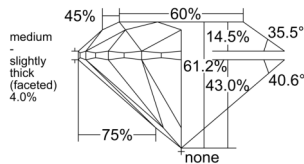

GIA®

FACSIMILE

GIA REPORT

*****28784

Verify this report at GIA.edu

GIA NATURAL DIAMOND DOSSIER®

July 29, 2025

GIA Report Number *****28784

Shape and Cutting Style ..... Round Brilliant

Measurements ..... 5.20 - 5.23 x 3.19 mm

GRADING RESULTS

Carat Weight ..... 0.54 carat

Color Grade ..... D

Clarity Grade VVS1

Cut Grade ..... Excellent

ADDITIONAL GRADING INFORMATION

Polish ..... Excellent

Symmetry ..... Excellent

Fluorescence ..... Medium Blue

Clarity Characteristics ..... Pinpoint, Surface Graining

Inscription(s): GIA *****28784

PROPORTIONS

Profile to actual proportions

GRADING SCALES

GIA COLOR SCALE

COLORLESS	D
	E
	F
	G
	H
	I
	J
NEAR COLORLESS	K
	L
Faint	M
	N
	O
	P
Very Light	Q
	R
	S
	T
	U
	V
Light	W
	X
	Y
	Z

GIA CLARITY SCALE

FLAWLESS	VERY VERY SLIGHTLY INCLUDED	I₁	
			I₂
INTERNALLY FLAWLESS	VERY SLIGHTLY INCLUDED	SI₁	
			SI₂
VVS₁	VERY SLIGHTLY INCLUDED	VS₁	
			VS₂
VVS₂	VERY SLIGHTLY INCLUDED	VS₁	
			VS₂
VVS₁	VERY SLIGHTLY INCLUDED	SI₁	
			SI₂
VVS₂	VERY SLIGHTLY INCLUDED	I₁	
			I₂
VVS₁	VERY SLIGHTLY INCLUDED	I₂	
			I₃

GIA CUT SCALE

EXCELLENT	VERY GOOD	GOOD	FAIR	POOR