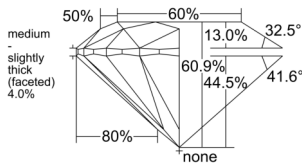

GIA®

FACSIMILE

GIA REPORT 6521814923

Verify this report at GIA.edu

GIA NATURAL DIAMOND DOSSIER®

July 16, 2025
GIA Report Number 6521814923
Shape and Cutting Style ..... Round Brilliant
Measurements ..... 4.39 - 4.42 x 2.68 mm

GRADING RESULTS

Carat Weight ..... 0.31 carat
Color Grade ..... G
Clarity Grade VS1
Cut Grade ..... Excellent

ADDITIONAL GRADING INFORMATION

Polish ..... Very Good
Symmetry ..... Excellent
Fluorescence ..... Strong Yellow
Clarity Characteristics..... Crystal, Needle, Cloud, Pinpoint
Inscription(s): GIA 6521814923

PROPORTIONS

Profile to actual proportions