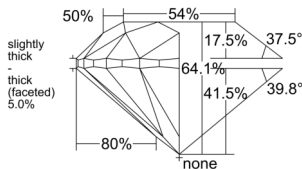

GIA®

FACSIMILE

GIA REPORT 6521808309

Verify this report at GIA.edu

GIA NATURAL DIAMOND DOSSIER®

July 19, 2025
GIA Report Number 6521808309
Shape and Cutting Style ..... Round Brilliant
Measurements ..... 5.02 - 5.04 x 3.22 mm

GRADING RESULTS

Carat Weight ..... 0.52 carat
Color Grade I
Clarity Grade VS1
Cut Grade ..... Very Good

ADDITIONAL GRADING INFORMATION

Polish ..... Excellent
Symmetry ..... Excellent
Fluorescence ..... Medium Blue
Clarity Characteristics ..... Cloud, Crystal
Inscription(s): GIA 6521808309

PROPORTIONS

Profile to actual proportions

GRADING SCALES

GIA COLOR SCALE

COLORESS	D
	E
	F
	G
	H
	I
	J
NEAR COLORESS	K
	L
Faint	M
	N
	O
	P
	Q
	R
	S
	T
	U
	V
	W
	X
	Y
Light	Z

GIA CLARITY SCALE

FLAWLESS	VERY VERY SLIGHTLY INCLUDED	VVS₁	VVS₂	VS₁	VS₂	SL₁	SL₂	I₁	I₂	I₃	
											INTERNAL FLAWLESS

GIA CUT SCALE

EXCELLENT
VERY GOOD
GOOD
FAIR
POOR