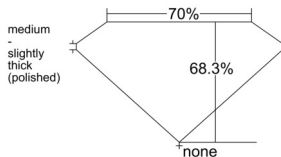

GIA®

FACSIMILE

GIA REPORT 6521799556

Verify this report at GIA.edu

GIA NATURAL DIAMOND DOSSIER®

July 15, 2025
GIA Report Number 6521799556
Shape and Cutting Style ..... **Square Modified Brilliant**
Measurements ..... 5.53 x 5.32 x 3.64 mm

GRADING RESULTS

Carat Weight ..... 0.85 carat
Color Grade ..... E
Clarity Grade VVS1

ADDITIONAL GRADING INFORMATION

Polish ..... Very Good
Symmetry ..... Very Good
Fluorescence ..... Medium Blue
Clarity Characteristics..... **Pinpoint, Internal Graining, Surface Graining**

Inscription(s): GIA 6521799556

PROPORTIONS

Profile not to actual proportions

GRADING SCALES

GIA COLOR SCALE		GIA CLARITY SCALE			
COLORLESS	D	VERY VERY SLIGHTLY INCLUDED	FLAWLESS		
	E		INTERNALLY FLAWLESS		
	F	VERY SLIGHTLY INCLUDED	VVS₁		
	G		VVS₂		
	H		VS₁		
	NEAR COLORLESS	I	SLIGHTLY INCLUDED	VS₂	
		J		SI₁	
		FAINT	K	INCLUDED	SI₂
			L		I₁
			M		I₂
VERT LIGHT	N	LIGHT	I₃		
	O				
	P				
	Q				
	R