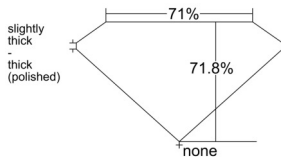

GIA®

FACSIMILE

GIA REPORT 6521744050

Verify this report at GIA.edu

GIA NATURAL DIAMOND DOSSIER®

July 09, 2025
GIA Report Number 6521744050
Shape and Cutting Style ..... Square Modified Brilliant
Measurements ..... 5.10 x 5.08 x 3.65 mm

GRADING RESULTS

Carat Weight ..... 0.80 carat
Color Grade ..... F
Clarity Grade VS2

ADDITIONAL GRADING INFORMATION

Polish ..... Excellent
Symmetry ..... Excellent
Fluorescence ..... None
Clarity Characteristics ..... Cloud, Crystal
Inscription(s): GIA 6521744050

PROPORTIONS

Profile not to actual proportions

GRADING SCALES

GIA COLOR SCALE		GIA CLARITY SCALE			
COLORLESS	D	VERY VERY SLIGHTLY INCLUDED	FLAWLESS		
	E		INTERNALLY FLAWLESS		
	F		VVS₁		
	G		VVS₂		
	NEAR COLORLESS	H	VERY SLIGHTLY INCLUDED	VS₁	
		I		VS₂	
		FAINT	J	SLIGHTLY INCLUDED	SI₁
			K		SI₂
	L		I₁		
	M		I₂		
N	I₃				
O					
LIGHT	P				
	Q				
	R				
	S				
	T				
	U				
	Z