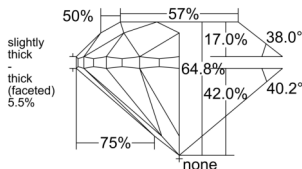

GIA®

FACSIMILE

GIA REPORT 6521725633

Verify this report at GIA.edu

GIA NATURAL DIAMOND DOSSIER®

July 26, 2025
GIA Report Number 6521725633
Shape and Cutting Style ..... Round Brilliant
Measurements ..... 4.88 - 4.94 x 3.18 mm

GRADING RESULTS

Carat Weight ..... 0.50 carat
Color Grade ..... G
Clarity Grade VS2
Cut Grade ..... Very Good

ADDITIONAL GRADING INFORMATION

Polish ..... Excellent
Symmetry ..... Very Good
Fluorescence ..... None
Clarity Characteristics ..... Cloud, Indented Natural
Inscription(s): GIA 6521725633

PROPORTIONS

Profile to actual proportions