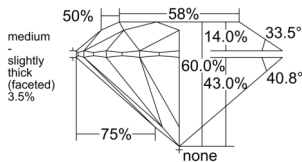

GIA®

FACSIMILE

GIA REPORT 6521715406

Verify this report at GIA.edu

GIA NATURAL DIAMOND DOSSIER®

July 05, 2025
GIA Report Number 6521715406
Shape and Cutting Style ..... Round Brilliant
Measurements ..... 5.16 - 5.19 x 3.11 mm

GRADING RESULTS

Carat Weight ..... 0.50 carat
Color Grade ..... G
Clarity Grade S11
Cut Grade ..... Excellent

ADDITIONAL GRADING INFORMATION

Polish ..... Excellent
Symmetry ..... Excellent
Fluorescence ..... None
Clarity Characteristics..... Cloud, Crystal, Feather
Inscription(s): GIA 6521715406

PROPORTIONS

Profile to actual proportions

GRADING SCALES

GIA COLOR SCALE

COLORESS	D
	E
	F
	G
	H
	I
	J
NEAR COLORESS	K
	L
FANIT	M
	N
	O
	P
VERY LIGHT	R
	S
	T
	U
	V
	W
	X
	Y
LIGHT	Z

GIA CLARITY SCALE

FLAWLESS	VERY VERY SLIGHTLY INCLUDED	VS₁	VS₂	SL₁	SL₂	I₁	I₂	I₃			
									VERY SLIGHTLY INCLUDED	SLIGHTLY INCLUDED	INCLUDED

GIA CUT SCALE

EXCELLENT
VERY GOOD
GOOD
FAIR
POOR