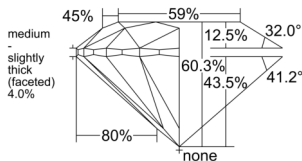

GIA®

FACSIMILE

GIA REPORT 6521707133

Verify this report at GIA.edu

GIA NATURAL DIAMOND DOSSIER®

July 15, 2025
GIA Report Number 6521707133
Shape and Cutting Style ..... Round Brilliant
Measurements ..... 4.51 - 4.55 x 2.73 mm

GRADING RESULTS

Carat Weight ..... 0.34 carat
Color Grade ..... E
Clarity Grade VVS1
Cut Grade ..... Excellent

ADDITIONAL GRADING INFORMATION

Polish ..... Excellent
Symmetry ..... Excellent
Fluorescence ..... Medium Blue
Clarity Characteristics ..... Pinpoint
Inscription(s): GIA 6521707133

PROPORTIONS

Profile to actual proportions

GRADING SCALES

GIA COLOR SCALE	GIA CLARITY SCALE	GIA CUT SCALE	
D	FLAWLESS	EXCELLENT	
E	INTERNALLY FLAWLESS		
F		VVS₁	VERY GOOD
G	VVS₂		
H	VS₁	GOOD	
I	VS₂		
J	SI₁	FAIR	
K	SI₂		
L	I₁	POOR	
M	I₂		
N	I₃		
O			
P			
Q			
R			
S			
T			
U			
V			
W			
X			
Y			
Z