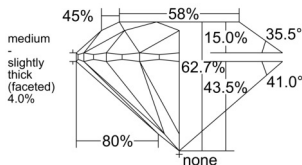

GIA®

FACSIMILE

GIA REPORT 6521647201

Verify this report at GIA.edu

GIA NATURAL DIAMOND DOSSIER®

July 01, 2025
GIA Report Number 6521647201
Shape and Cutting Style ..... Round Brilliant
Measurements ..... 5.36 - 5.41 x 3.37 mm

GRADING RESULTS

Carat Weight ..... 0.61 carat
Color Grade ..... K
Clarity Grade S11
Cut Grade ..... Excellent

ADDITIONAL GRADING INFORMATION

Polish ..... Excellent
Symmetry ..... Excellent
Fluorescence ..... Strong Blue
Clarity Characteristics ..... Crystal, Cloud
Inscription(s): GIA 6521647201

PROPORTIONS

GRADING SCALES

GIA COLOR SCALE

COLORESS	D
	E
	F
	G
	H
	I
	J
NEAR COLORESS	K
	L
FANIT	M
	N
	O
	P
VERY LIGHT	Q
	R
	S
	T
	U
	V
	W
	X
	Y
LIGHT	Z

GIA CLARITY SCALE

FLAWLESS	INTERNAL FLAWLESS	
		FLAWLESS
VERY VERY SLIGHTLY INCLUDED	VVS₁	
	VVS₂	
VERY SLIGHTLY INCLUDED	VS₁	
	VS₂	
SLIGHTLY INCLUDED	SI₁	
	SI₂	
INCLUDED	I₁	
	I₂	
	I₃	

GIA CUT SCALE

EXCELLENT
VERY GOOD
GOOD
FAIR
POOR