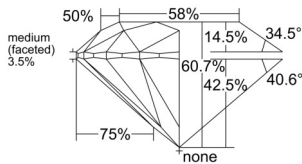

GIA®

FACSIMILE

GIA REPORT 6521593754

Verify this report at GIA.edu

GIA NATURAL DIAMOND DOSSIER®

July 02, 2025
GIA Report Number 6521593754
Shape and Cutting Style ..... Round Brilliant
Measurements ..... 5.30 - 5.33 x 3.23 mm

GRADING RESULTS

Carat Weight ..... 0.56 carat
Color Grade I
Clarity Grade VS1
Cut Grade ..... Excellent

ADDITIONAL GRADING INFORMATION

Polish ..... Excellent
Symmetry ..... Excellent
Fluorescence ..... None
Clarity Characteristics ..... Crystal, Pinpoint
Inscription(s): GIA 6521593754

PROPORTIONS

Profile to actual proportions

GRADING SCALES

GIA COLOR SCALE

COLORED	D
	E
	F
	G
	H
	I
	J
NEAR COLORLESS	K
	L
Faint	M
	N
	O
	P
	Q
	R
	S
	T
	U
	V
	W
	X
	Y
Light	Z

GIA CLARITY SCALE

VERY VERY SLIGHTLY INCLUDED	FLAWLESS
	INTERNALLY FLAWLESS
VERY SLIGHTLY INCLUDED	VVS₁
	VVS₂
SLIGHTLY INCLUDED	VS₁
	VS₂
INCLUDED	SI₁
	SI₂
INCLUDED	I₁
	I₂
	I₃

GIA CUT SCALE

EXCELLENT
VERY GOOD
GOOD
FAIR
POOR