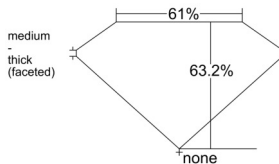

GIA®

FACSIMILE

GIA REPORT 6521578812

Verify this report at GIA.edu

GIA NATURAL DIAMOND DOSSIER®

June 23, 2025
GIA Report Number 6521578812
Shape and Cutting Style ..... Pear Brilliant
Measurements ..... 6.05 x 3.68 x 2.33 mm

GRADING RESULTS

Carat Weight ..... 0.30 carat
Color Grade ..... G
Clarity Grade SI1

ADDITIONAL GRADING INFORMATION

Polish ..... Excellent
Symmetry ..... Very Good
Fluorescence ..... Faint
Clarity Characteristics ..... Cloud, Crystal
Inscription(s): GIA 6521578812

PROPORTIONS

Profile not to actual proportions

GRADING SCALES

GIA COLOR SCALE		GIA CLARITY SCALE			
COLORLESS	D	NEAR COLORLESS	FLAWLESS		
	E		INTERNALLY FLAWLESS		
	F		VERY VERY SLIGHTLY INCLUDED	VVS₁	
	G			VVS₂	
	H		VERY SLIGHTLY INCLUDED	VS₁	
	I			VS₂	
	J			SLIGHTLY INCLUDED	SI₁
	K		SI₂		
	FAINT		L	LIGHT	I₁
			M		I₂
N		I₃			
O					
P					
Q					
R					
S