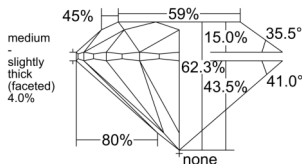

GIA®

FACSIMILE

GIA REPORT 6521562841

Verify this report at GIA.edu

GIA NATURAL DIAMOND DOSSIER®

June 21, 2025
GIA Report Number 6521562841
Shape and Cutting Style ..... Round Brilliant
Measurements ..... 5.04 - 5.07 x 3.15 mm

GRADING RESULTS

Carat Weight ..... 0.50 carat
Color Grade ..... G
Clarity Grade VVS1
Cut Grade ..... Excellent

ADDITIONAL GRADING INFORMATION

Polish ..... Excellent
Symmetry ..... Excellent
Fluorescence ..... None
Clarity Characteristics ..... Feather
Inscription(s): GIA 6521562841

PROPORTIONS

GRADING SCALES

GIA COLOR SCALE

COLOURESS	D
	E
	F
	G
	H
	I
	J
NEAR COLOURESS	K
	L
FADING	M
	N
	O
	P
	Q
	R
	S
	T
	U
	V
	W
	X
	Y
LIGHT	Z

GIA CLARITY SCALE

FLAWLESS	INTERNAL FLAWLESS	
		FLAWLESS
VERY VERY SLIGHTLY INCLUDED	VVS₁	
	VVS₂	
VERY SLIGHTLY INCLUDED	VS₁	
	VS₂	
SLIGHTLY INCLUDED	SI₁	
	SI₂	
INCLUDED	I₁	
	I₂	
	I₃	

GIA CUT SCALE

EXCELLENT
VERY GOOD
GOOD
FAIR
POOR