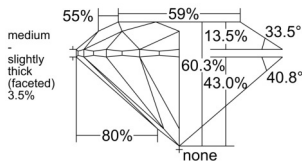

GIA®

FACSIMILE

GIA REPORT 6521495890

Verify this report at GIA.edu

GIA NATURAL DIAMOND DOSSIER®

June 14, 2025
GIA Report Number 6521495890
Shape and Cutting Style ..... Round Brilliant
Measurements ..... 5.12 - 5.15 x 3.09 mm

GRADING RESULTS

Carat Weight ..... 0.50 carat
Color Grade ..... H
Clarity Grade VS1
Cut Grade ..... Excellent

ADDITIONAL GRADING INFORMATION

Polish ..... Excellent
Symmetry ..... Excellent
Fluorescence ..... Medium Blue
Clarity Characteristics ..... Cloud, Pinpoint
Inscription(s): GIA 6521495890

PROPORTIONS

Profile to actual proportions

GRADING SCALES

GIA COLOR SCALE	GIA CLARITY SCALE	GIA CUT SCALE	
D	FLAWLESS	EXCELLENT	
E	INTERNALLY FLAWLESS		
F		VVS₁	VERY GOOD
G	VVS₂		
H	VS₁	GOOD	
I	VS₂		
J	SI₁	FAIR	
K	SI₂		
L	I₁	POOR	
M	I₂		
N	I₃		
O			
P			
Q			
R			
S			
T			
U			
V			
W			
X			
Y			
Z