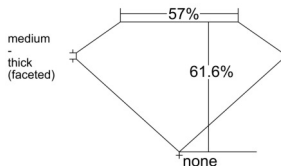

GIA®

FACSIMILE

GIA REPORT 6521461431

Verify this report at GIA.edu

GIA NATURAL DIAMOND DOSSIER®

June 18, 2025
GIA Report Number 6521461431
Shape and Cutting Style ..... Pear Brilliant
Measurements ..... 6.19 x 3.93 x 2.42 mm

GRADING RESULTS

Carat Weight ..... 0.34 carat
Color Grade ..... F
Clarity Grade ..... Internally Flawless

ADDITIONAL GRADING INFORMATION

Polish ..... Excellent
Symmetry ..... Very Good
Fluorescence ..... None
Clarity Characteristics ..... Minor Details of Polish
Inscription(s): GIA 6521461431

PROPORTIONS

Profile not to actual proportions

GRADING SCALES

GIA COLOR SCALE		GIA CLARITY SCALE			
COLORLESS	D	VERY VERY SLIGHTLY INCLUDED	FLAWLESS		
	E		INTERNALLY FLAWLESS		
	F	VERY SLIGHTLY INCLUDED	VVS₁		
	G		VVS₂		
	H		VS₁		
	NEAR COLORLESS	I	SLIGHTLY INCLUDED	VS₂	
		J		SI₁	
		FAINT	K	INCLUDED	SI₂
			L		I₁
			M		I₂
VERT LIGHT	N	NOT GRADED	I₃		
	O				
	P				
	Q				
	R				
LIGHT	S				
	T				
	U				
	V				
	W				
	X				
	Y				
	Z