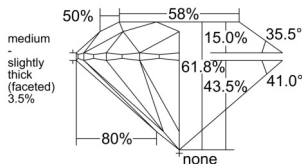

GIA®

FACSIMILE

GIA REPORT 6521426574

Verify this report at GIA.edu

GIA NATURAL DIAMOND DOSSIER®

June 07, 2025
GIA Report Number 6521426574
Shape and Cutting Style ..... Round Brilliant
Measurements ..... 5.07 - 5.09 x 3.14 mm

GRADING RESULTS

Carat Weight ..... 0.50 carat
Color Grade ..... D
Clarity Grade VVS1
Cut Grade ..... Excellent

ADDITIONAL GRADING INFORMATION

Polish ..... Excellent
Symmetry ..... Excellent
Fluorescence ..... Medium Blue
Clarity Characteristics..... Pinpoint, Internal Graining, Cavity,
Surface Graining

Inscription(s): GIA 6521426574

PROPORTIONS

GRADING SCALES

GIA COLOR SCALE	GIA CLARITY SCALE	GIA CUT SCALE	
D	FLAWLESS	EXCELLENT	
E	INTERNALLY FLAWLESS		
F		VVS₁	VERY GOOD
G	VVS₂		
H	VS₁	GOOD	
I	VS₂		
J	SI₁	FAIR	
K	SI₂		
L	I₁	POOR	
M			
N			
O	I₂		
P			
Q			
R	I₃		
S			
T			
U			
V			
W			
X			
Y			
Z