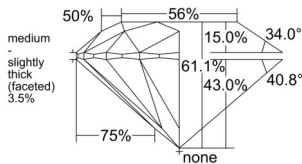

GIA®

FACSIMILE

GIA REPORT 6521400005

Verify this report at GIA.edu

GIA NATURAL DIAMOND DOSSIER®

June 07, 2025
GIA Report Number 6521400005
Shape and Cutting Style ..... Round Brilliant
Measurements ..... 5.13 - 5.14 x 3.14 mm

GRADING RESULTS

Carat Weight ..... 0.50 carat
Color Grade ..... E
Clarity Grade S11
Cut Grade ..... Excellent

ADDITIONAL GRADING INFORMATION

Polish ..... Excellent
Symmetry ..... Excellent
Fluorescence ..... None
Clarity Characteristics..... Crystal, Cloud, Feather
Inscription(s): GIA 6521400005

PROPORTIONS

Profile to actual proportions

GRADING SCALES

GIA COLOR SCALE

COLOREDNESS	D
	E
	F
	G
	H
	I
	J
NEAR COLORLESS	K
	L
Faint	M
	N
	O
	P
Very Light	Q
	R
	S
	T
	U
	V
Light	W
	X
	Y
	Z

GIA CLARITY SCALE

VERY VERY SLIGHTLY INCLUDED	FLAWLESS
	INTERNALLY FLAWLESS
VERY SLIGHTLY INCLUDED	VVS₁
	VVS₂
SLIGHTLY INCLUDED	VS₁
	VS₂
INCLUDED	I₁
	I₂
	I₃

GIA CUT SCALE

EXCELLENT
VERY GOOD
GOOD
FAIR
POOR