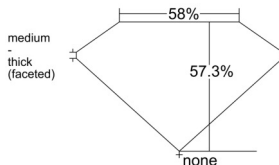

GIA®

FACSIMILE

GIA REPORT 6521390500

Verify this report at GIA.edu

GIA NATURAL DIAMOND DOSSIER®

June 07, 2025
GIA Report Number 6521390500
Shape and Cutting Style ..... Heart Brilliant
Measurements ..... 5.64 x 6.53 x 3.74 mm

GRADING RESULTS

Carat Weight ..... 0.82 carat
Color Grade ..... D
Clarity Grade VS1

ADDITIONAL GRADING INFORMATION

Polish ..... Excellent
Symmetry ..... Excellent
Fluorescence ..... Strong Blue
Clarity Characteristics ..... Crystal
Inscription(s): GIA 6521390500

PROPORTIONS

Profile not to actual proportions

GRADING SCALES

GIA COLOR SCALE		GIA CLARITY SCALE			
COLORLESS	D	VERY VERY SLIGHTLY INCLUDED	FLAWLESS		
	E		INTERNALLY FLAWLESS		
	F	VERY SLIGHTLY INCLUDED	VVS₁		
	G		VVS₂		
	H		VS₁		
	NEAR COLORLESS	I	SLIGHTLY INCLUDED	VS₂	
		J		SI₁	
		FAINT	K	INCLUDED	SI₂
			L		I₁
			M		I₂
VERT LIGHT	N	LIGHT	I₃		
	O				
	P				
	Q				
	R				
	S				
	T