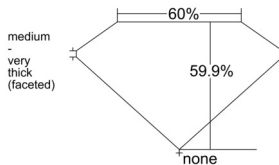

GIA®

FACSIMILE

GIA REPORT 6521382477

Verify this report at GIA.edu

GIA NATURAL DIAMOND DOSSIER®

June 04, 2025
GIA Report Number **6521382477**
Shape and Cutting Style ..... **Heart Brilliant**
Measurements ..... **4.69 x 5.50 x 3.29 mm**

GRADING RESULTS

Carat Weight ..... **0.50 carat**
Color Grade ..... **H**
Clarity Grade **VS1**

ADDITIONAL GRADING INFORMATION

Polish ..... **Very Good**
Symmetry ..... **Very Good**
Fluorescence ..... **None**
Clarity Characteristics..... **Indented Natural, Pinpoint**
Inscription(s): **GIA 6521382477**

PROPORTIONS

Profile not to actual proportions

GRADING SCALES

GIA COLOR SCALE		GIA CLARITY SCALE			
COLORLESS	D	VERY VERY SLIGHTLY INCLUDED	FLAWLESS		
	E		INTERNALLY FLAWLESS		
	F	VERY SLIGHTLY INCLUDED	VS₁		
	G		VS₂		
	H		VS₁		
	NEAR COLORLESS	I	SLIGHTLY INCLUDED	VS₂	
		J		SI₁	
		FAINT	K	INCLUDED	SI₂
			L		I₁
			M		I₂
VERT LIGHT	N	INCLUDED	I₃		
	O				
	P				
	Q				
	R				
LIGHT	S				
	T				
	U				
	V				
	W				
	X				
	Y				
	Z