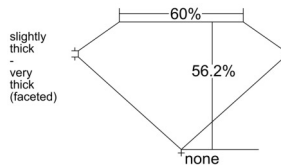

GIA®

FACSIMILE

GIA REPORT *****07893

Verify this report at GIA.edu

GIA NATURAL DIAMOND DOSSIER®

June 02, 2025
GIA Report Number *****07893
Shape and Cutting Style ..... Heart Brilliant
Measurements ..... 4.73 x 5.62 x 3.16 mm

GRADING RESULTS

Carat Weight ..... 0.50 carat
Color Grade ..... D
Clarity Grade SI1

ADDITIONAL GRADING INFORMATION

Polish ..... Very Good
Symmetry ..... Very Good
Fluorescence ..... None
Clarity Characteristics ..... Crystal
Inscription(s): GIA *****07893

PROPORTIONS

Profile not to actual proportions

GRADING SCALES

GIA COLOR SCALE		GIA CLARITY SCALE			
COLORLESS	D	VERY VERY SLIGHTLY INCLUDED	FLAWLESS		
	E		INTERNALLY FLAWLESS		
	F		VVS₁		
	G		VVS₂		
	NEAR COLORLESS	H	VERY SLIGHTLY INCLUDED	VS₁	
		I		VS₂	
		FAINT	J	SLIGHTLY INCLUDED	SI₁
			K		SI₂
	L		INCLUDED		I₁
	M			I₂	
N	I₃				
VERT LIGHT	O				
	P				
	Q				
	R				
	S				
	T				
LIGHT	U				
	V				
	W				
	X				
	Y				
	Z