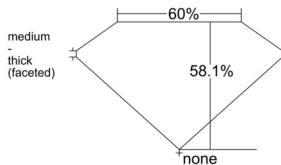

GIA®

FACSIMILE

GIA REPORT 6521301798

Verify this report at GIA.edu

GIA NATURAL DIAMOND DOSSIER®

June 02, 2025
GIA Report Number 6521301798
Shape and Cutting Style ..... Heart Brilliant
Measurements ..... 4.97 x 5.83 x 3.39 mm

GRADING RESULTS

Carat Weight ..... 0.55 carat
Color Grade ..... F
Clarity Grade VVS2

ADDITIONAL GRADING INFORMATION

Polish ..... Excellent
Symmetry ..... Excellent
Fluorescence ..... None
Clarity Characteristics ..... Cloud, Feather
Inscription(s): GIA 6521301798

PROPORTIONS

Profile not to actual proportions

GRADING SCALES

GIA COLOR SCALE		GIA CLARITY SCALE	
COLORLESS	D	VERY VERY SLIGHTLY INCLUDED	FLAWLESS
	E		INTERNALLY FLAWLESS
	F		VVS₁
	G		VVS₂
	H		VS₁
	I		VS₂
	J		SI₁
	K		SI₂
	L		I₁
	M		I₂
NEAR COLORLESS	N	SLIGHTLY INCLUDED	I₃
	O		
	P		
	Q		
FAINT	R		
	S		
	T		
	U		
VERT LIGHT	V		
	W		
	X		
	Y		
LIGHT	Z