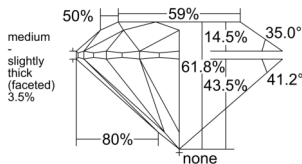

GIA®

FACSIMILE

GIA REPORT 6521298452

Verify this report at GIA.edu

GIA NATURAL DIAMOND DOSSIER®

May 28, 2025
GIA Report Number 6521298452
Shape and Cutting Style ..... Round Brilliant
Measurements ..... 5.32 - 5.34 x 3.29 mm

GRADING RESULTS

Carat Weight ..... 0.57 carat
Color Grade I
Clarity Grade VS1
Cut Grade ..... Excellent

ADDITIONAL GRADING INFORMATION

Polish ..... Excellent
Symmetry ..... Excellent
Fluorescence ..... None
Clarity Characteristics..... Cloud, Feather, Pinpoint
Inscription(s): GIA 6521298452

PROPORTIONS

Profile to actual proportions