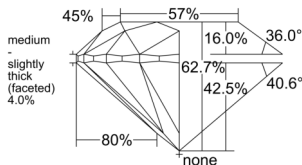

GIA®

FACSIMILE

GIA NATURAL DIAMOND DOSSIER®

May 26, 2025
GIA Report Number 6521287346
Shape and Cutting Style ..... Round Brilliant
Measurements ..... 5.62 - 5.66 x 3.54 mm

GRADING RESULTS

Carat Weight ..... 0.70 carat
Color Grade ..... D
Clarity Grade S11
Cut Grade ..... Excellent

ADDITIONAL GRADING INFORMATION

Polish ..... Excellent
Symmetry ..... Excellent
Fluorescence ..... None
Clarity Characteristics..... Crystal, Feather, Cloud
Inscription(s): GIA 6521287346

GIA REPORT 6521287346

Verify this report at GIA.edu

PROPORTIONS

Profile to actual proportions