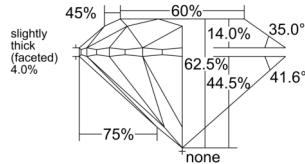

GIA®

FACSIMILE

GIA REPORT

*****62641

Verify this report at GIA.edu

GIA NATURAL DIAMOND DOSSIER®

May 27, 2025

GIA Report Number *****62641

Shape and Cutting Style ..... Round Brilliant

Measurements ..... 5.46 - 5.50 x 3.43 mm

GRADING RESULTS

Carat Weight ..... 0.64 carat

Color Grade ..... G

Clarity Grade VS1

Cut Grade ..... Excellent

ADDITIONAL GRADING INFORMATION

Polish ..... Excellent

Symmetry ..... Excellent

Fluorescence ..... None

Clarity Characteristics ..... Crystal

Inscription(s): GIA *****62641

PROPORTIONS

Profile to actual proportions